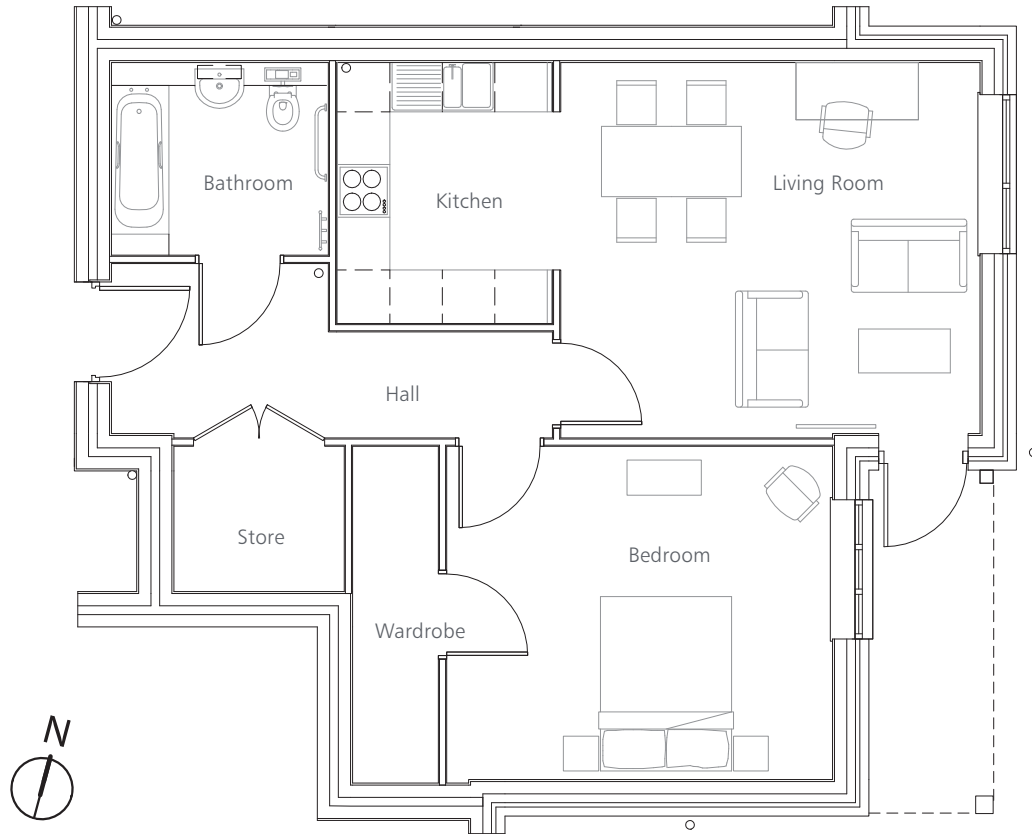

Gradwell Park floorplans

CHASE HOUSE

One bedroom apartment
Ground Floor

724.30 SQ. FT (67.29 M²)

2 Chase House
NHBC Plot No: 42

Living Room	4.80m x 4.27m	15'9" x 14'0"
Kitchen	2.46m x 2.97m	8'1" x 9'9"
Bedroom	4.41m x 3.79m	14'6" x 12'5"
Bathroom	2.46m x 2.18m	8'1" x 7'2"