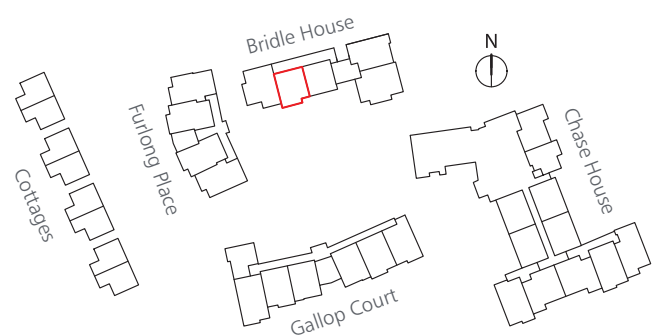

Gradwell Park floorplans

BRIDLE HOUSE

Two bedroom apartment
First Floor

1011.81 SQ. FT (94.00 M²)

10 Bridle House
NHBC Plot No: 23

Living Room	4.73m x 5.99m	15'6" x 19'8"
Kitchen	3.38m x 2.44m	11'1" x 8'0"
Bedroom 1	3.47m x 3.56m	11'4" x 11'8"
En Suite	2.23m x 2.45m	7'4" x 8'0"
Bedroom 2	3.93m x 3.10m	12'11" x 10'2"
Bathroom	2.48m x 2.48m	8'1" x 8'2"