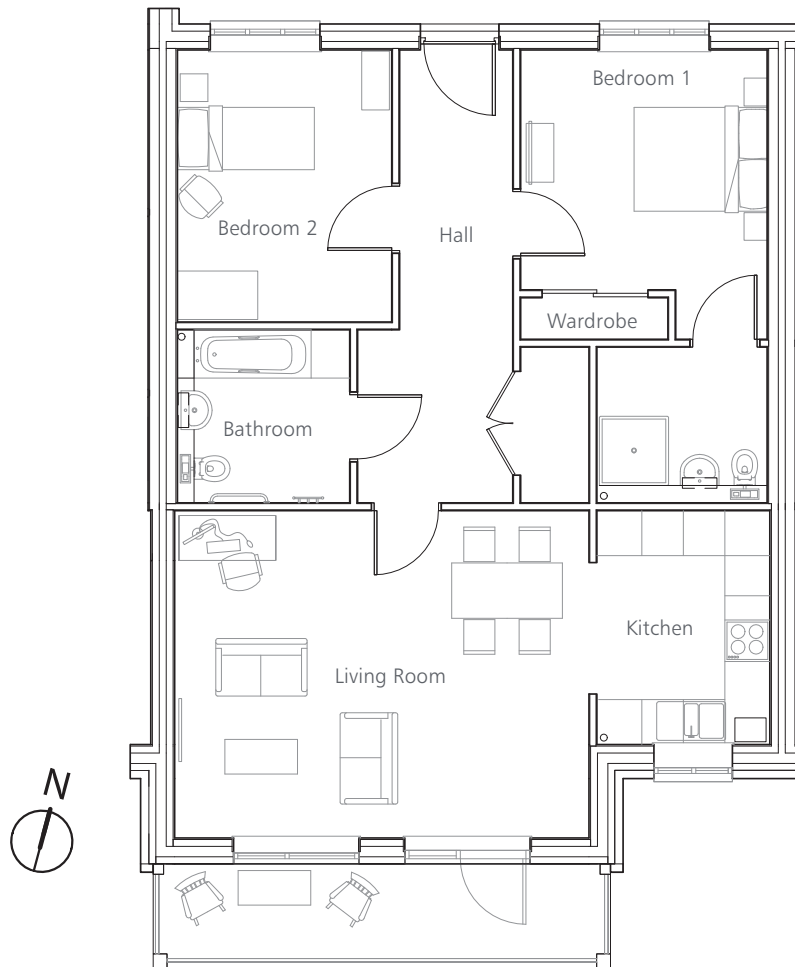

Gradwell Park floorplans

BRIDLE HOUSE

Two bedroom apartment
First Floor

1011.81 SQ. FT (94.00 M²)

10 Bridle House
NHBC Plot No: 23

Living Room	4.73m x 5.99m	15'6" x 19'8"
Kitchen	3.38m x 2.44m	11'1" x 8'0"
Bedroom 1	3.47m x 3.56m	11'4" x 11'8"
En Suite	2.23m x 2.45m	7'4" x 8'0"
Bedroom 2	3.93m x 3.10m	12'11" x 10'2"
Bathroom	2.48m x 2.48m	8'1" x 8'2"